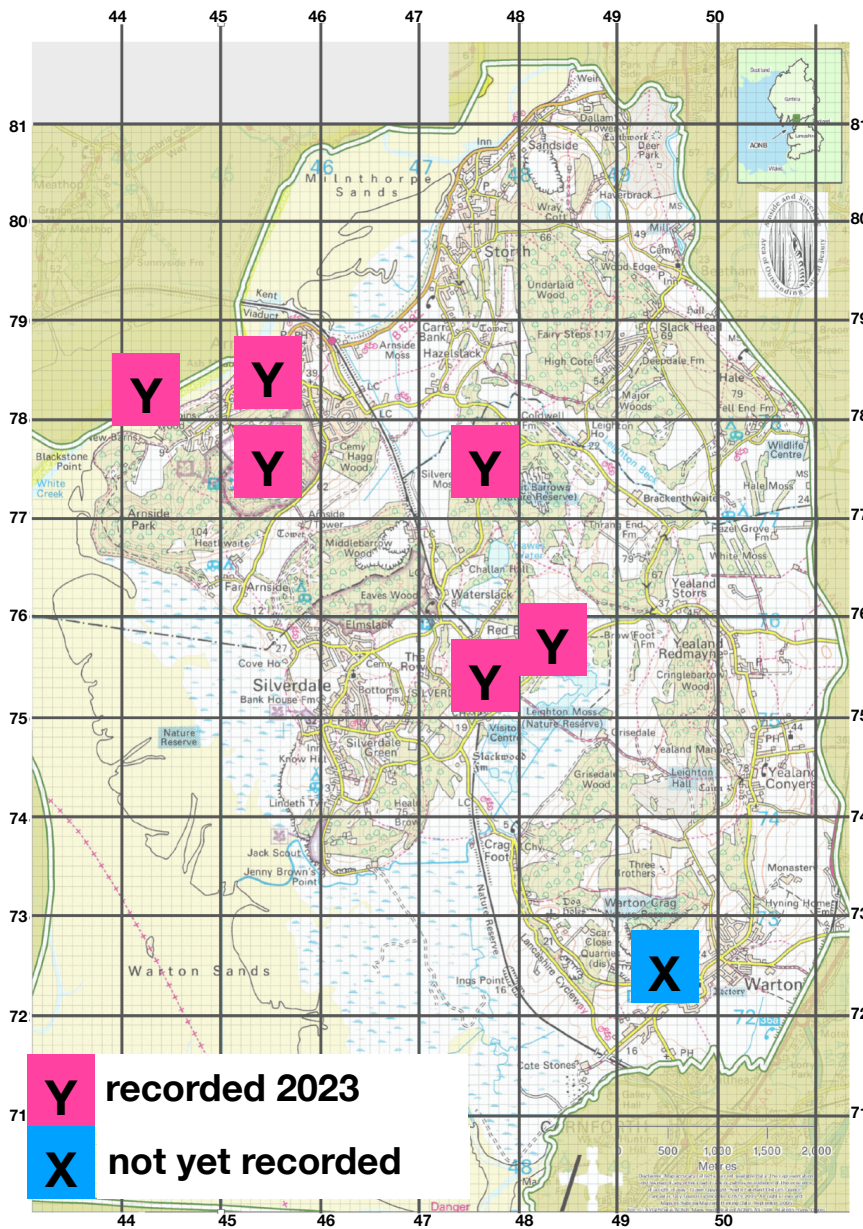

## Epipactis helleborine

This is generally widespread in our area and we have only listed 16 of the areas it occurred in this year. Many plants did not appear during the drought but flowered about 2 months later than usual. While some spikes re-appear year after year, others seem to vanish after a few years with new plants coming up near-by.

30 March 2024

Summary

Broad-leaved Helleborine

Epipactis helleborine

Leaves are produced in a spiral round the stem not alternate sides and the flower is green/ pink with a deep red throat.

Some of the marks on the map record more than one area.